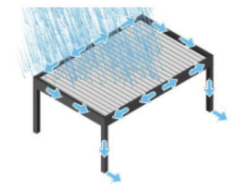

expand

SMART CONTROL

expand

AESTHETIC INSTALLATION OF THE SUPPORTING POST'S COVER/VALANCE

expand

INTEGRATED GASKET BETWEEN THE BASE AND THE SLATS AS A STANDARD FEATURE

expand

HIGHEST QUALITY COMPONENTS

expand

UNLIMITED PERGOLAS MODULES MERGING

expand

LED LIGHTING STRIPS INTEGRATED IN THE LOUVRESWANE W LAMELACH DACHU

expand

INTEGRATED, OMNI-DIRECTIONAL GUTTERS AS A STANDARD FEATURE

expand