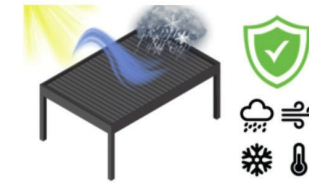

**FASTER AND EASIER LOUVRES  
INSTALLATION**

expand

**INNOVATIVE & INTEGRATED WATER  
DRAINAGE SYSTEM**

expand

**INNOVATIVE CONNECTION OF  
PERGOLA'S BASE AND GUTTER WITH  
THE SUPPORTING POST - FASTER,  
EASIER AND TIGHTER INSTALLATION**

expand

**4 INNOVATIVE AND MODERN ROOF  
LOUVRES**

expand

**HIDDEN LOUVRES CONTROL STRIPS**

expand

**HIDDEN ROOF MOTOR**

expand

**SNOW, RAIN AND WIND RESISTANT  
STRUCTUREZCZ**

expand

**ANIT-POLLUTION GRILLE**

expand

Our remote control, motorised sidescreens give privacy and protection from those chilly evenings.

IKON: MOTORISED FABRIC SIDESCREENS

LOUVRE'S ISOLATING THERMAL CARTRIDGE