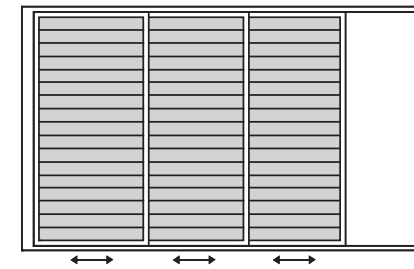

UNLIMITED PERGOLAS MODULES MERGING

PANELS®

SLIDING PANELS